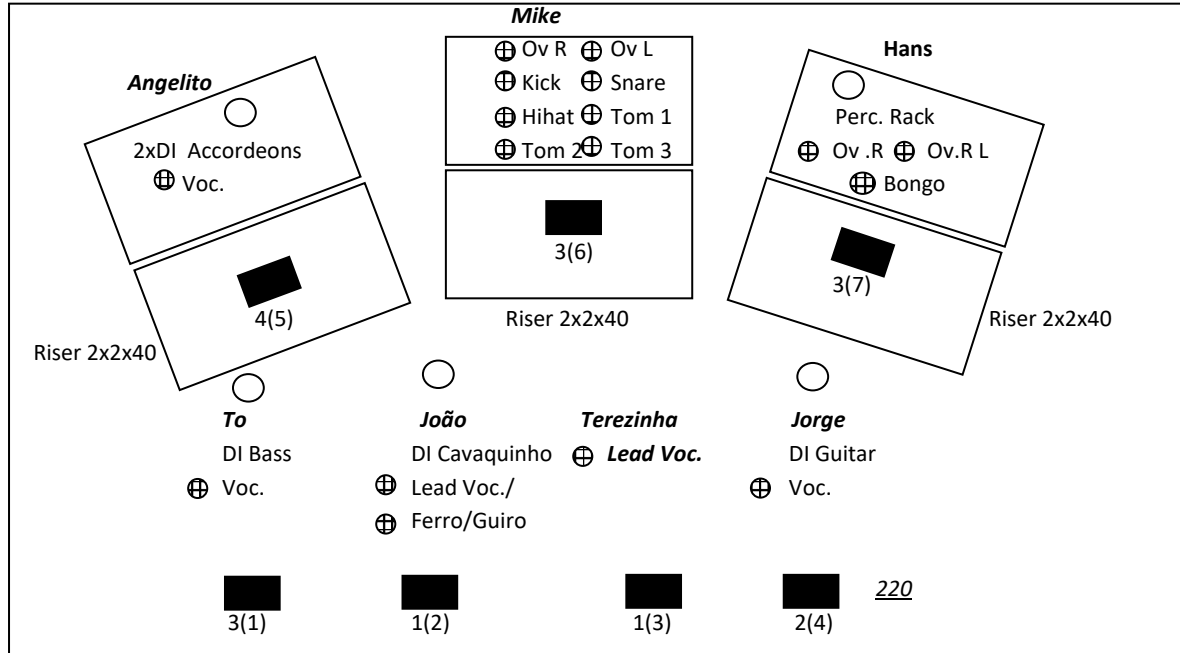

STAGEPLAN RABASA

Jun 2024

Monitor
 Chair
220 Electricity
 Mic.
 Riser

Drums:
 Kick (inc pedal), Snare,
 3 Toms, HH inc.Cymbels
 3 Cymbel stands inc.
 Ride, crash and splash
 Cymbels, Drum chair.
Subject of consultation

Dressing room:
 Thea/Coffee/Soft drinks
 Some nice food
 (sandwich, fruit, etc.)

- | | | | | |
|----------------------|-------|-----------|------------------------|---------------|
| 1 Kick | D12 | smallboom | 19 Voc. To | sm58b/87 boom |
| 2 Snare | SM 57 | smallboom | 20 Lead Voc. João | sm58b/87 boom |
| 3 Tom 1 | 421 | smallboom | 21 Lead Voc. Terezinha | kms 105 boom |
| 4 Tom 2 | 421 | smallboom | 22 Voc. Jorge | sm58b/87 boom |
| 5 Tom 3 | 421 | smallboom | 23 Spare | |
| 6 Hihat | C 451 | smallboom | 24 Spare | |
| 7 Overhead L | C 414 | boom | | |
| 8 Overhead R | C 414 | boom | | |
| 9 Bongo | 421 | smallboom | | |
| 10 Perc Overhead L | C 414 | boom | | |
| 11 Perc Overhead R | C 414 | boom | | |
| 12 Accordeon 1 | DI | | | |
| 13 Accordeon 2 | DI | | | |
| 14 Bass Guitar To | DI | | | |
| 15 Cavaquinho João | DI | | | |
| 16 Ferro/Guiro João | SM 57 | smallboom | | |
| 17 Acc. Guitar Jorge | DI | | | |
| 18 Voc. Angelito | sm58b | boom | | |
- Or equal mic's at technicians choice

Monitor	Groups 4	Groups (7)
Group 1	João/Terezinha	To
Group 2	Jorge	João
Group 3	To/Mike/Hans	Terezinha
Group 4	Angelito	Jorge
Group 5		Angelito
Group 6		Mike
Group 7		Hans